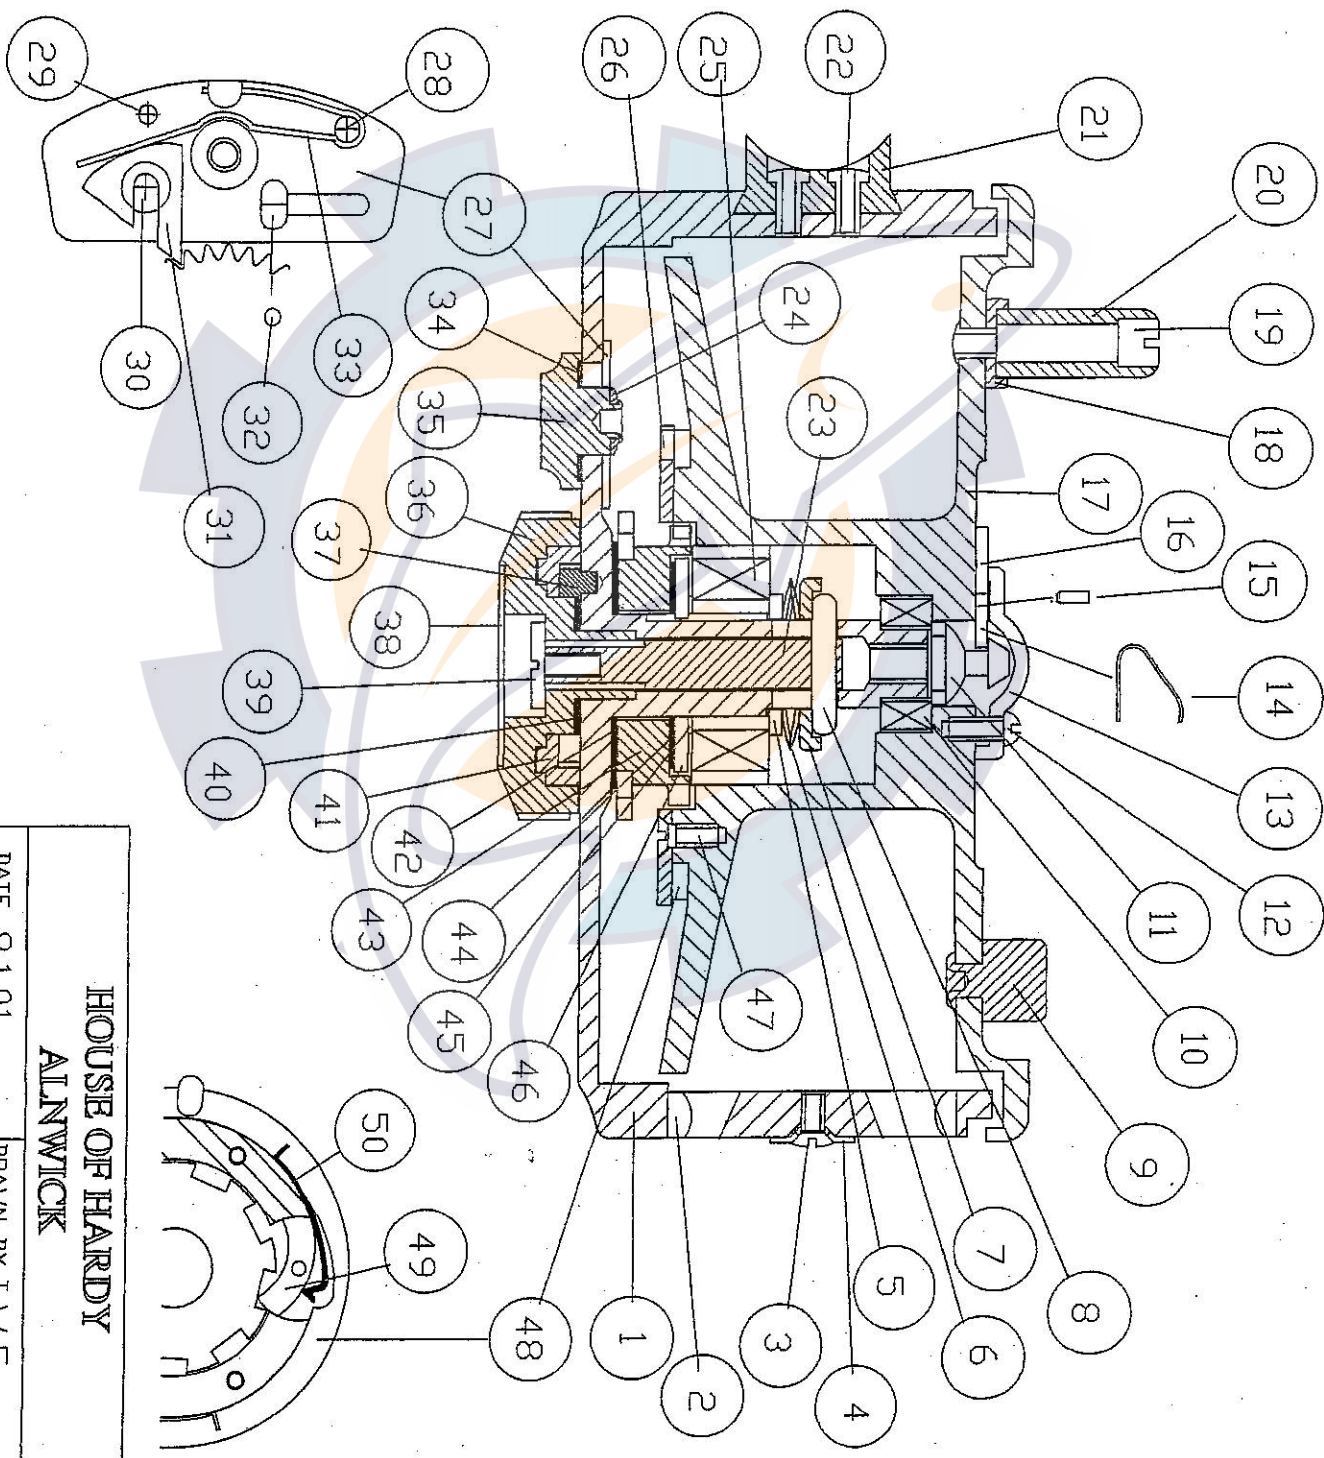

ILD SOVEREIGN

KEY

Frame
Lineguard screw
Lineguard plate
Tension washer
Disc spring
Cup washer
Draw pin
Counterbalance
Top bearing
Spline head screw
Latch cover screw
Latch cover
Latch spring
Latch stud
Latch bar
Drum
Handle cup
Handle wire
Handle knob
Back
Back screw/stud 2 off
Draw bar
Tongue stud washer
Lower bearing
Cover plate
Optional check plate
Spring stud
Stop stud
Tongue stud
Tongue
Ball
Check spring
Friction washer
Optional check button
Reg adjusting button
Reg button spring
Reg button cover
Stop screw
Friction washer
Reg button insert
Friction washer
Check wheel assembly
Friction washer
Stepped washer
Cover screw 3off
Selector ring
Dog
Dog spring

HOUSE OF HARDY
ALNWICK

DATE 8.1.01 DRAWN BY I.W.E